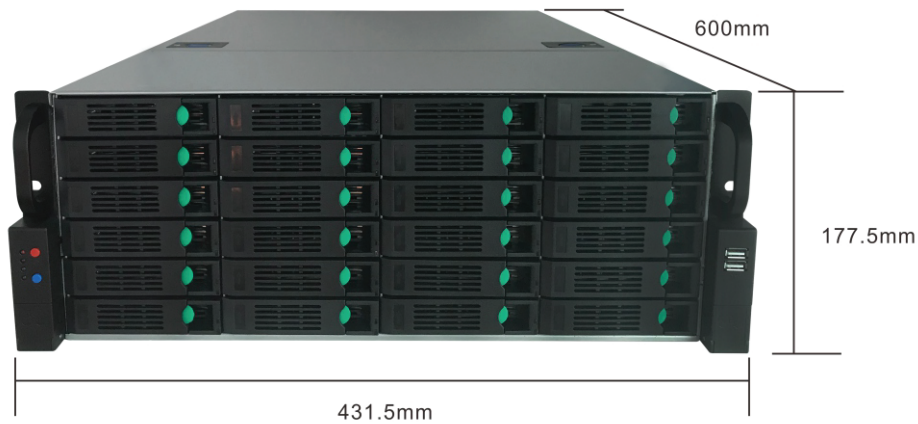

Others	
Power Supply	ATX110-220V 400W 50-60Hz
Power Consumption	≤ 50W(without HDD)
Dimension	Equipment :431.5mm×600mm×177.5mm Packing :748mmX575mmX300mm
Weight	N.W:21kg (without HDD) with package:22kg
Outside Carton	1pcs/Carton; Dimension: 748mmX575mmX300mm, 22kg

Size:

EnZhi HuaDaTong(ShenZhen)Digital Technology Co.,Ltd
Add:6F,A-Big,No.4 North Area, ShangXue Science and Technology
Industry, JiHua Road, BanTian, LongGnag District, ShenZhen, China
www.ezhdt.com

*Product pictures and technical data are only for reference, any update without prior notice, the final interpretation right belongs to ENZ.